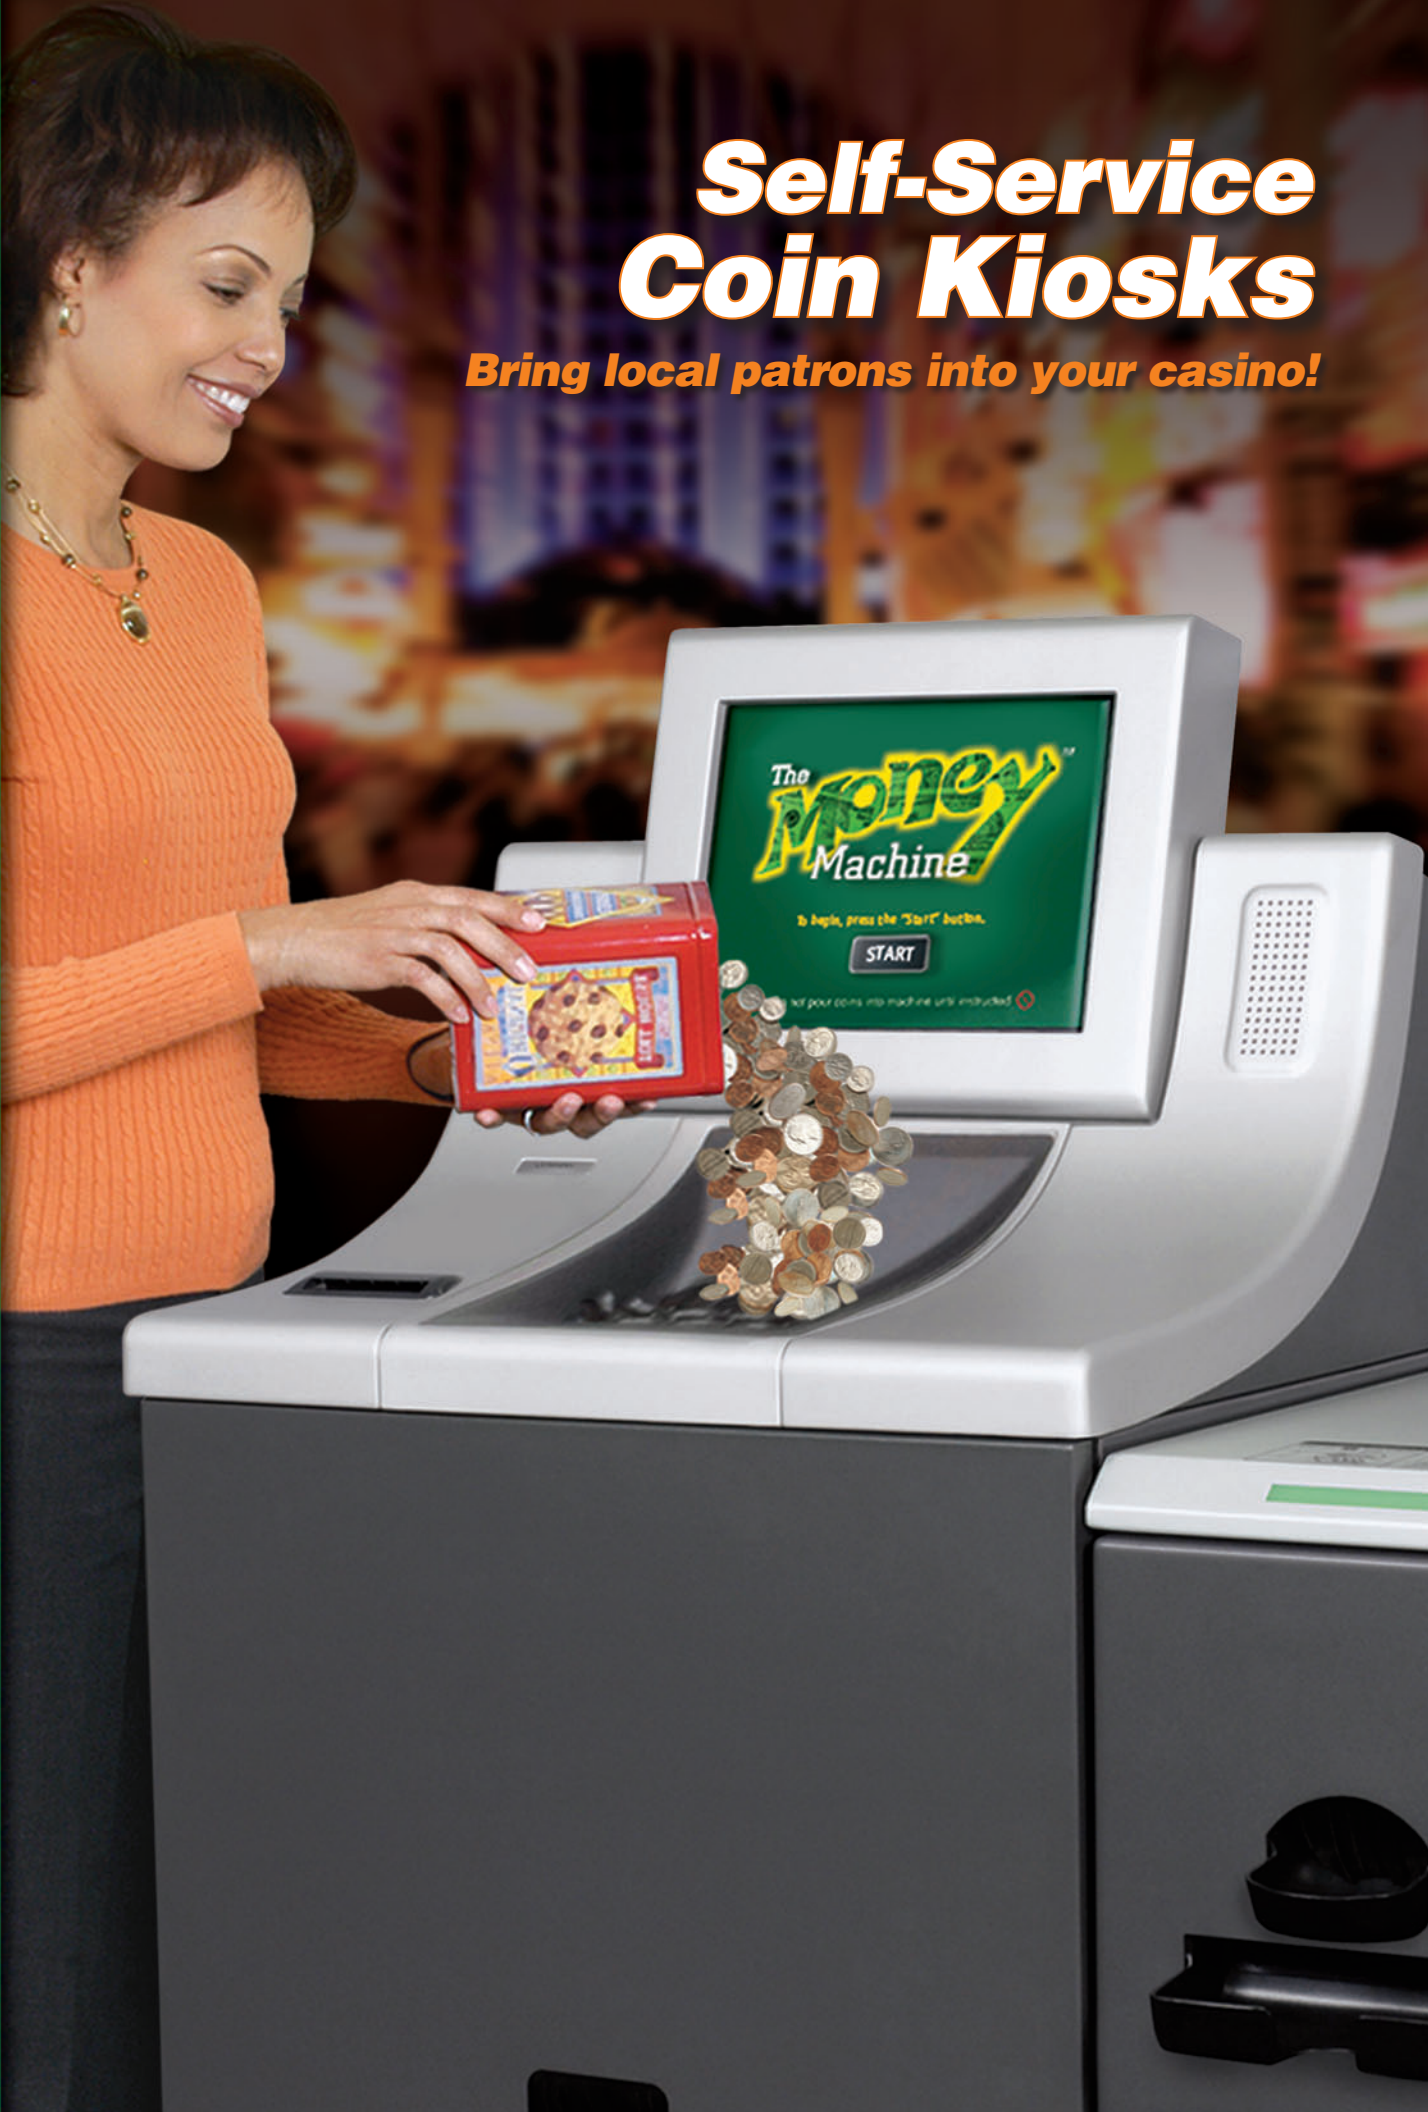

# Self-Service Coin Kiosks

*Bring local patrons into your casino!*

# Self-Service Coin Kiosks

#### Build Traffic

Local patrons in particular are drawn to your casino, able to quickly and easily convert their coins to currency and spend their "new found" cash on the gaming floor or on your other retail or entertainment venues.

#### Enhance Customer Service

Your patrons simply pour their coins into the coin tray and push the start button on the touch-screen display. Within seconds, their coins are counted by the fastest coin sorter in the industry. They take their receipt to your cashier for conversion to cash and can quickly begin spending money on the gaming floor.