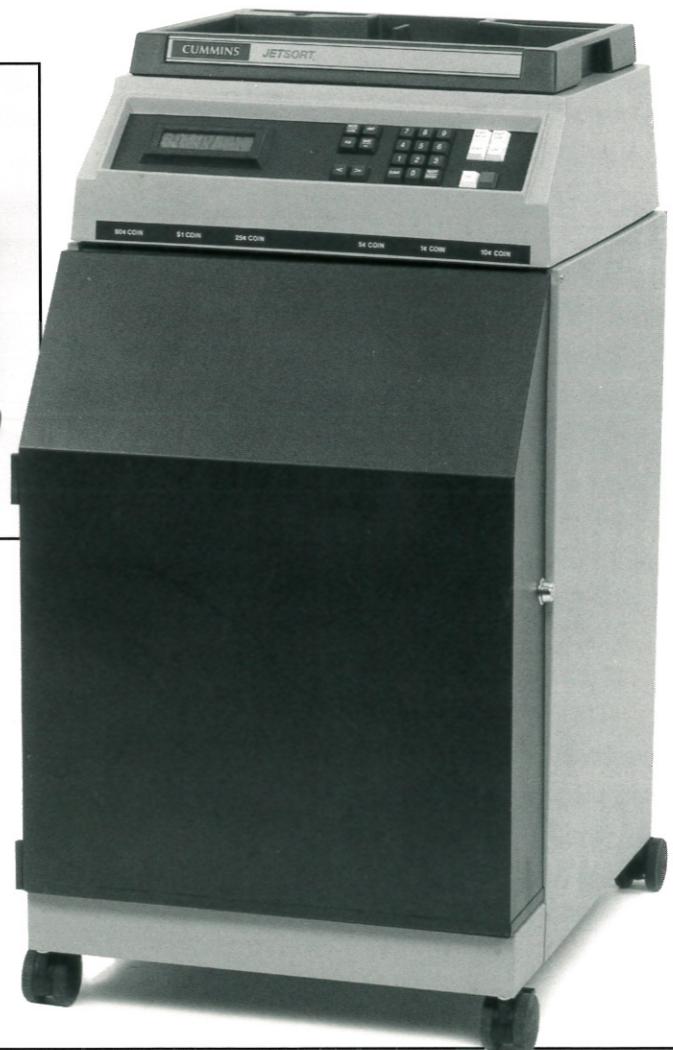

CUMMINS

Security and Mobility

This stand and door combination provides an attractive, mobile and secure stand for all tabletop versions of the Cummins JetSort.

The security door provides easy access to the coin bags and coin boxes, even in tight spaces. Special hinges allow the door to be removed and replaced as desired. A sturdy lock controls access when the door is in place and secured.

The stand can be ordered separately and used as a handy and mobile home for the JetSort.

JetSort

Security Stand

Specifications

JetSort Stand (Only)	Part No. 600-0770-01
JetSort Stand Security Door (Only)	Part No. 600-0771-01
Overall Dimensions (Stand Only)	20 ¹ / ₄ " W x 30" H x 26 ¹ / ₄ " D
Overall Height with JetSort	38" H (with flat Inspection Tray)

Note: This stand is designed for use with 1, 2 or 3 coin bags (4 bag maximum). Six-bag JetSort models are recommended when 4 or more bags are needed.

CA CUMMINS
CUMMINS-ALLISON CORP.

One Cummins Center
Mt. Prospect, IL 60056
800-786-5528 Fax 708-299-4939